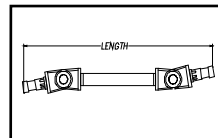

Clamp

Part #2350

Miscellaneous Parts

Selected Scotty Components

Kristen Base

Kristen Slide in Base
Part #2348

Adjustable Link (14")
Part #2364

Flat Tray Top
Part #2389 (12" x 14")

Claire Mount

Clamp-mount Base
Part #2350

Angle Adjustable
Part #2365 (16")

Bookshelf Tray Top
Part #2382 (12" x 16")

Mount Pearl, Halifax, Ottawa, Chantilly, VA
40 Bannister Street, Mount Pearl, NL, Canada
Toll-Free: 1-888-745-7914
Phone: (709) 745-7914 Fax: (709) 745-7927
E-mail: at@compusult.com
Web: www.compusult.com